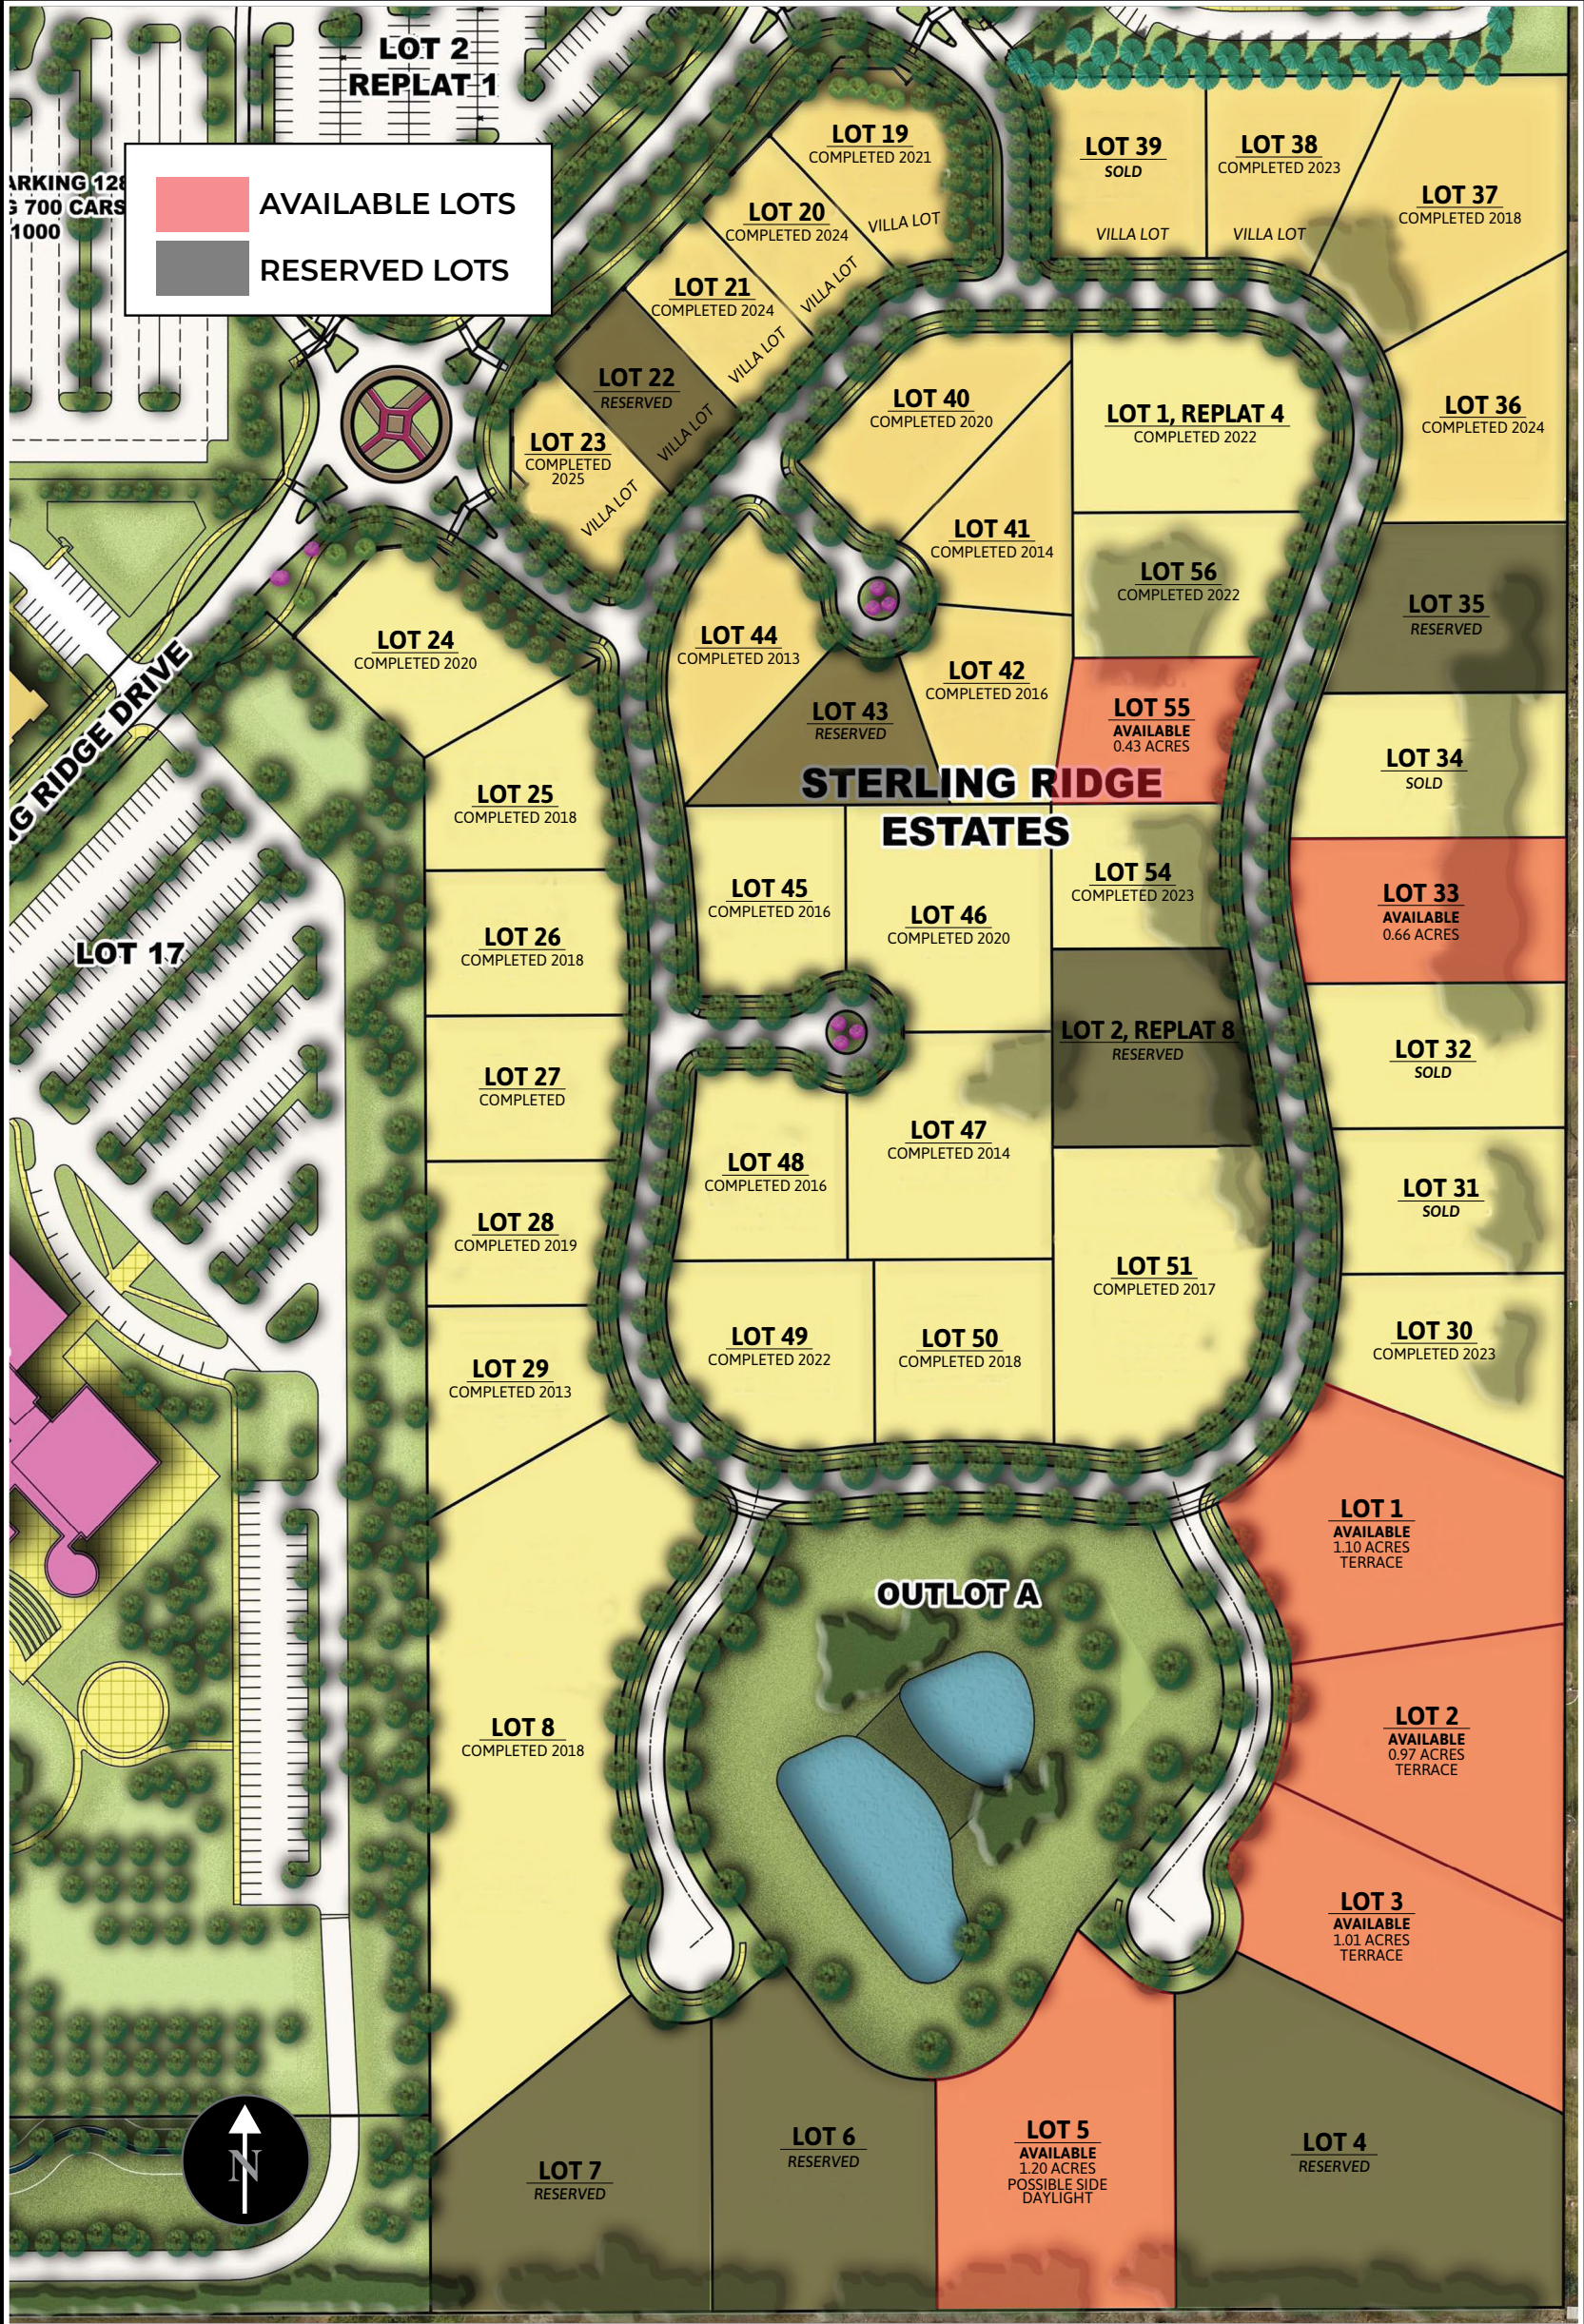

STERLING RIDGE ESTATES

132ND & PACIFIC | OMAHA, NEBRASKA

TO INQUIRE ABOUT AVAILABLE LOTS WITHIN STERLING RIDGE ESTATES:

AMBASSADOR REAL ESTATE

NICO MARASCO | 402.677.7777